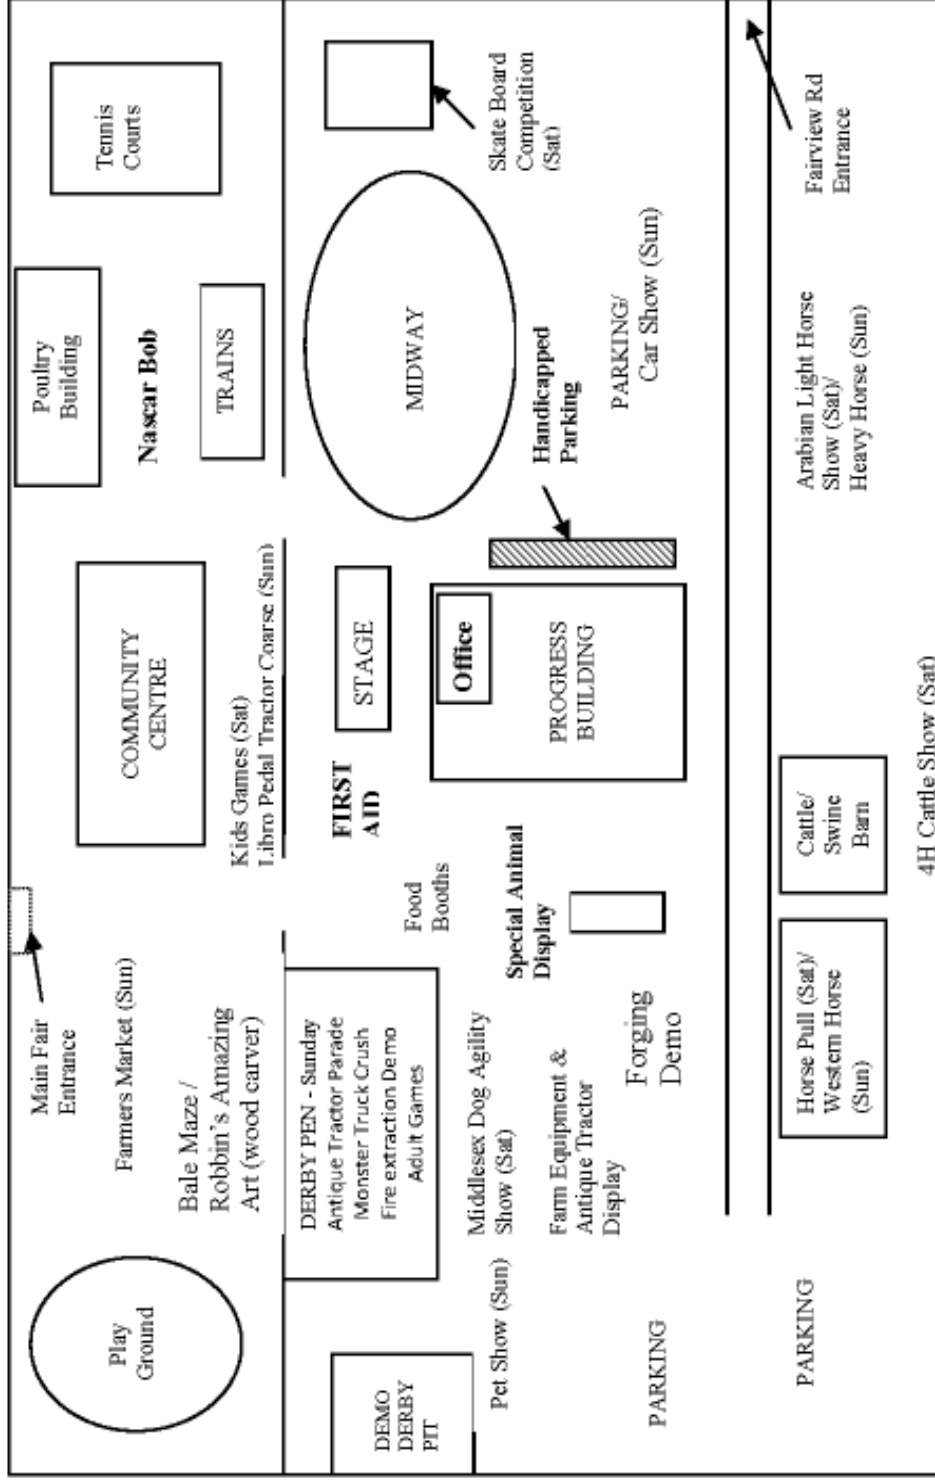

Thorndale Fair would like to thank all of our sponsors for their support including:

Silver Sponsors:

C.R. Chittick Construction Ltd.

Guildwood Farms

Ideal Pipe

Kintore Boxes Ltd.

Libro Financial Group

Bob & Cathy Luyben

Municipality of Thames Centre

Oxford Mutual Insurance

REK

SmitsDale Ltd.

The Hitching Post

Thorndale Farm Supplies (2003) Ltd.

TRY Recycling

Gold Sponsors:

Middlesex Mutual Insurance

Company

Thrill Show Productions

Platinum Sponsors:

Townsend's Amusements

THANK YOU!